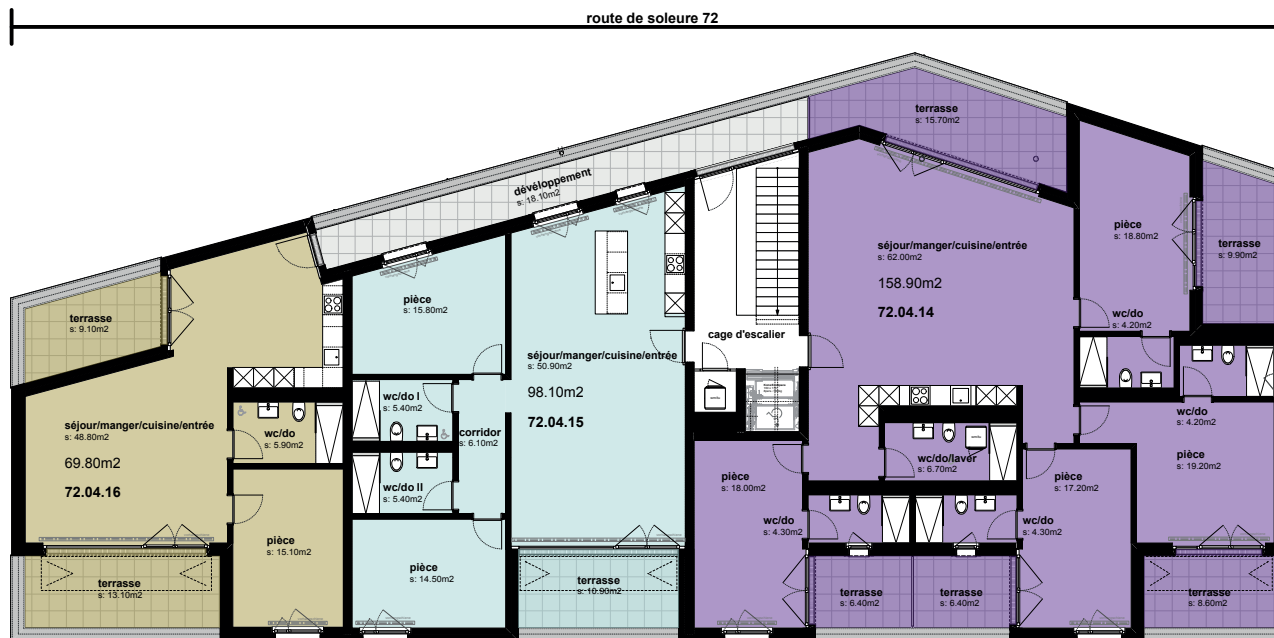

Immeuble H

Attique

- 2.5 pcs. - app. 69.80 m²
- 3.5 pcs. - app. 98.10 m²
- 5.5 pcs. - app. 158.90 m²