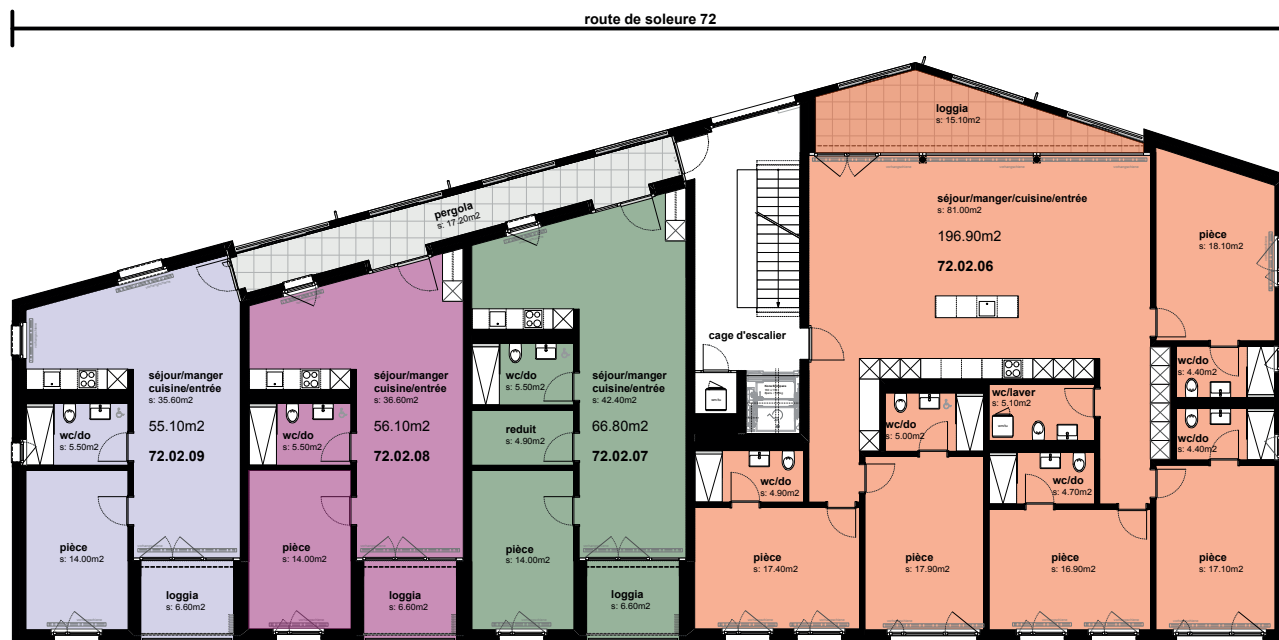

Immeuble H

2ème étage

- 2.5 pcs. - app. 55.10 m²
- 2.5 pcs. - app. 56.10 m²
- 2.5 pcs. - app. 66.80 m²
- 6.5 pcs. - app. 196.90 m²