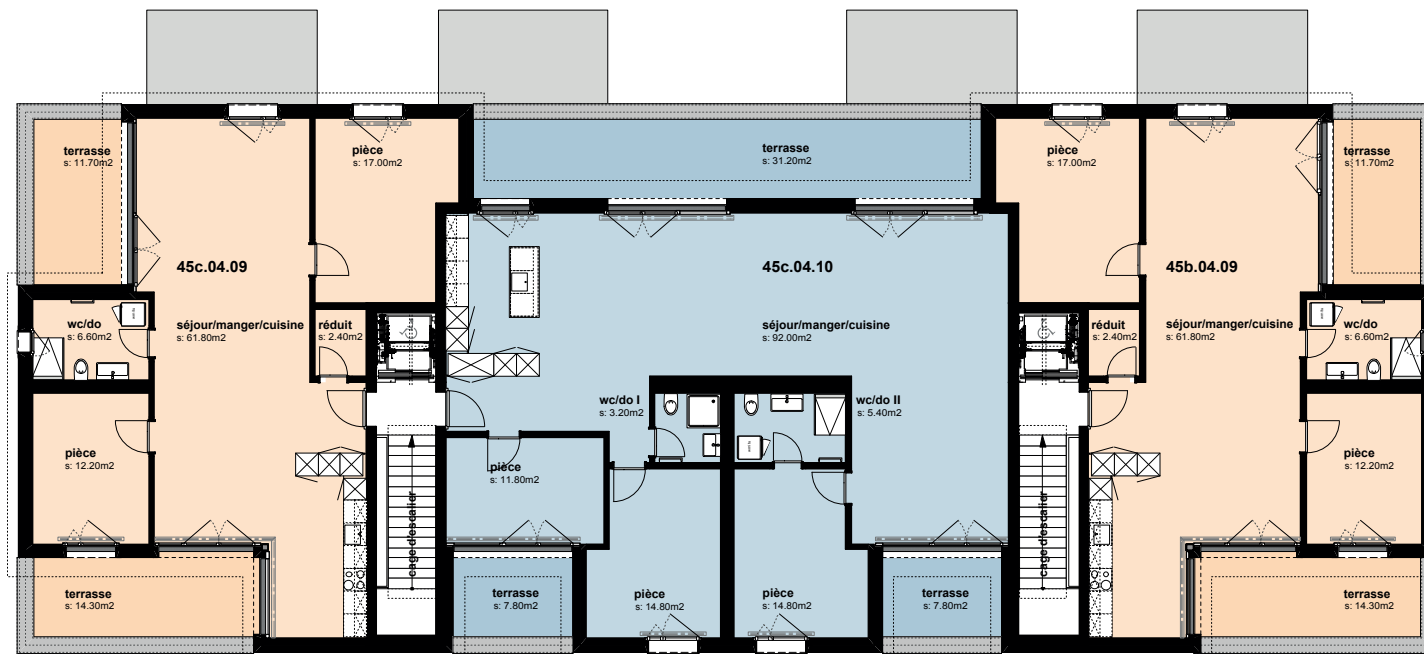

Immeuble B

Attique

- 4.5 pcs. - app. 142.00 m²
- 3.5 pcs. - app. 100.00 m²